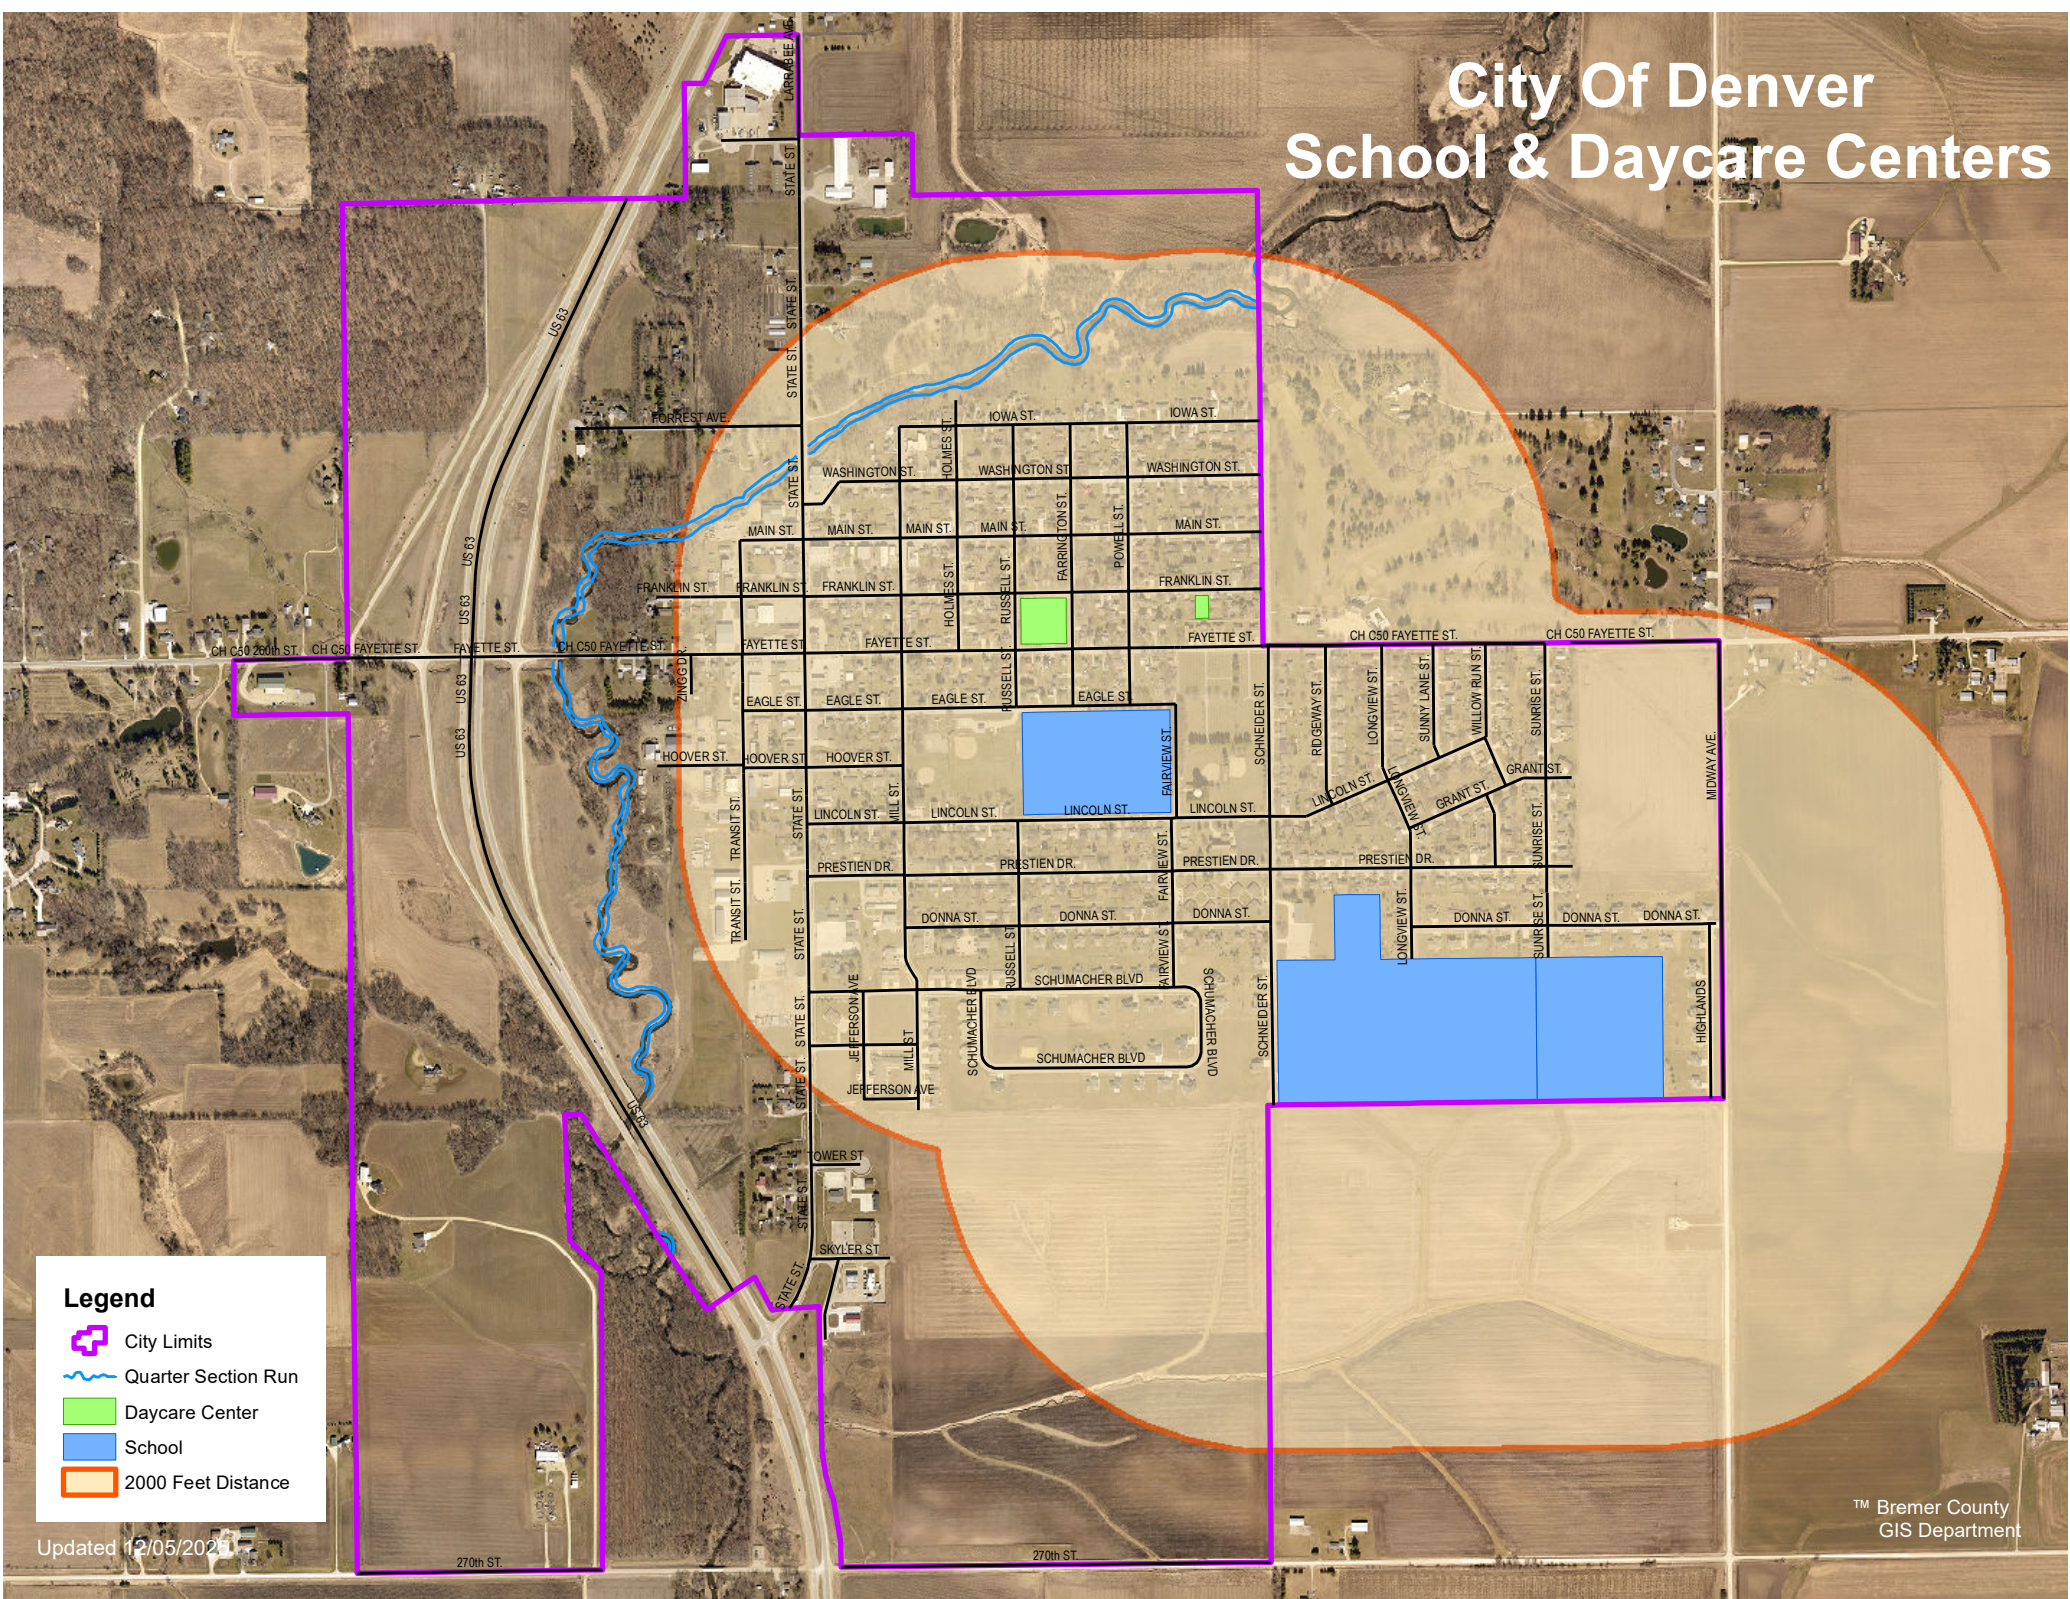

City Of Denver School & Daycare Centers

Legend

-  City Limits
-  Quarter Section Run
-  Daycare Center
-  School
-  2000 Feet Distance

Updated 12/05/2025